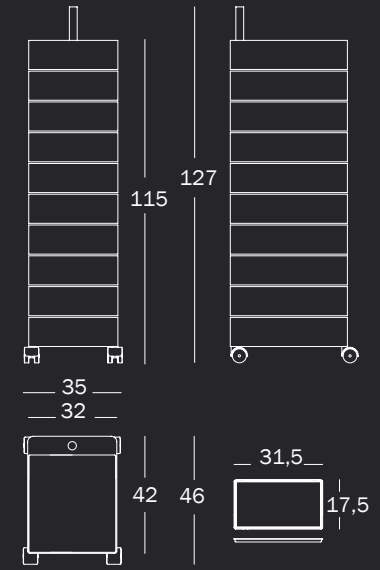

5 Drawers

10 Drawers

PRODUCT CARE

We recommend using a soft rag, either dry or wet. When needed, use ph-balanced soap diluted in water. Do not use abrasive sponges as they may leave scratches. Avoid using acidic products, solvents and products containing ammonia. Periodic maintenance and cleaning allows the products to keep their original look and lengthens the duration of their performance.

WARNING

Do not use the product in an improper way: do not use different cleaning products from the ones mentioned above; do not place hot objects on it, stand on it or use the product as a ladder. Please avoid overloading the upper drawers and 180° rotating for more than a drawer at a time. Maximum weight allowed for each drawer: 3 kg. Once disused, please make sure that this product is disposed in an environment-friendly way.