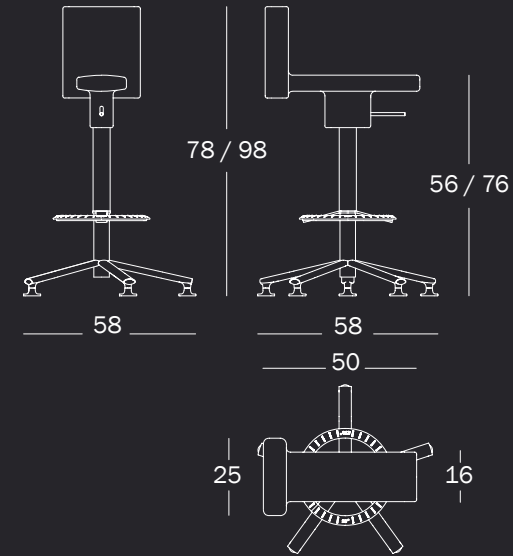

PRODUCT CARE

Clean the product using a soft rag, either dry or wet. When needed, use ph-balanced soap diluted in water. Do not use abrasive sponges as they may leave scratches. Immediately dry after washing with a soft rag or a chamois leather. Avoid use of alcohol, solvents and products containing even a small quantity of ammonia. Periodic and correct maintenance allows the product to keep its original aspect and lengthens the duration of its performance.

WARNING

ONLY SKILLED WORKERS ARE AUTHORISED TO REPLACE OR REPAIR THE COMPONENTS OF THE HEIGHT REGULATION SYSTEM. Do not use the product in an improper way: do not use different cleaning products from the ones mentioned above; do not place hot objects on it, sit on the back and/or on the arm, stand on it or use the product as a ladder. Once disused, please make sure that this product is disposed in an environment-friendly way.