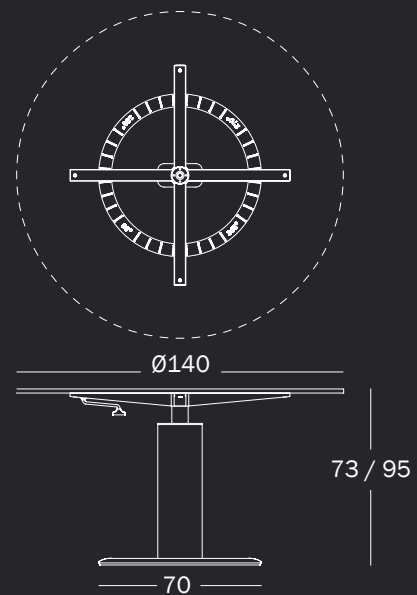

PRODUCT CARE

We recommend using a soft rag, either dry or wet. When needed, use ph-balanced soap diluted in water. Do not use abrasive sponges as they may leave scratches. Avoid using acidic products, solvents and products containing ammonia. Periodic maintenance and cleaning allows the product to keep its original look and lengthens the duration of its performance.

WARNING

Do not use different cleaning products from the ones mentioned above. Do not use the product in an improper way. Do not place hot objects on it, stand on it or use the product as a ladder. Once disused, please make sure this product is disposed in an environment-friendly way.