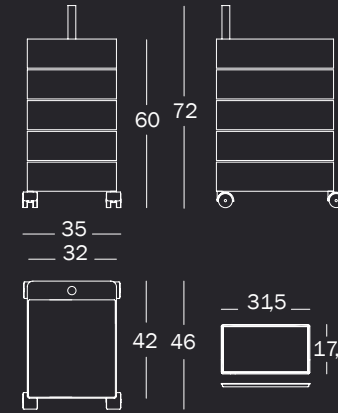

5 Drawers

10 Drawers

PRODUCT CARE

We recommend using a soft rag, either dry or wet. When needed, use ph-balanced soap diluted in water. Do not use abrasive sponges as they may leave scratches. Avoid using acidic products, solvents and products containing ammonia. Periodic maintenance and cleaning allows the products to keep their original look and lengthens the duration of their performance.

WARNING

Do not use the product in an improper way: do not use different cleaning products from the ones mentioned above; do not place hot objects on it, stand on it or use the product as a ladder. Please avoid overloading the upper drawers and 180° rotating for more than a drawer at a time. Maximum weight allowed for each drawer: 3 kg. Once disused, please make sure that this product is disposed in an environment-friendly way.