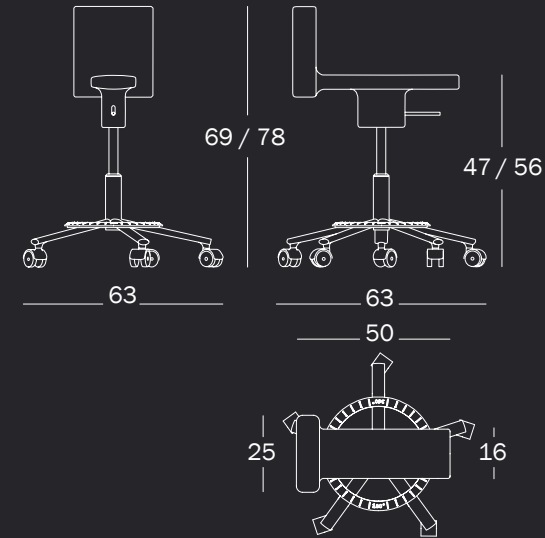

Engineering

“ Its name im-
plies that it swi-
vels around and

that one can sit
on it in all di-
rections.”

Information

Product

SWIVEL CHAIR ON 5 WHEELS

Adjustable in height with gas piston. Frame in steel painted in epoxy resin. Foot-rest in die-cast aluminium. Seat in integral self-bearing polyurethane.

SWIVEL STOOL

Adjustable in height with gas piston. Frame in steel painted in epoxy resin. Foot-rest in die-cast aluminium. Seat in integral self-bearing polyurethane.

TABLE Ø 140

Adjustable in height. Base in die-cast aluminium. Frame in aluminium. Crosspiece in steel. Top in steel electro-galvanized and painted in polyester powder.

DRAWER UNITS ON WHEELS 5 OR 10 DRAWERS

In glossy ABS, including one tray. Joining tube in polished aluminium.

CHAIR

Black 1764 C

PRODUCT CARE

Clean the product using a soft rag, either dry or wet. When needed, use ph-balanced soap diluted in water. Do not use abrasive sponges as they may leave scratches. Immediately dry after washing with a soft rag or a chamois leather. Avoid use of alcohol, solvents and products containing even a small quantity of ammonia. Periodic and correct maintenance allows the product to keep its original aspect and lengthens the duration of its performance.