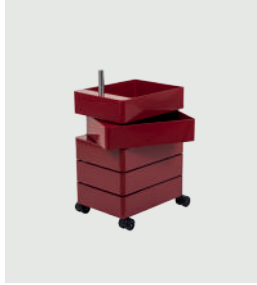

Bordeaux 1130 C